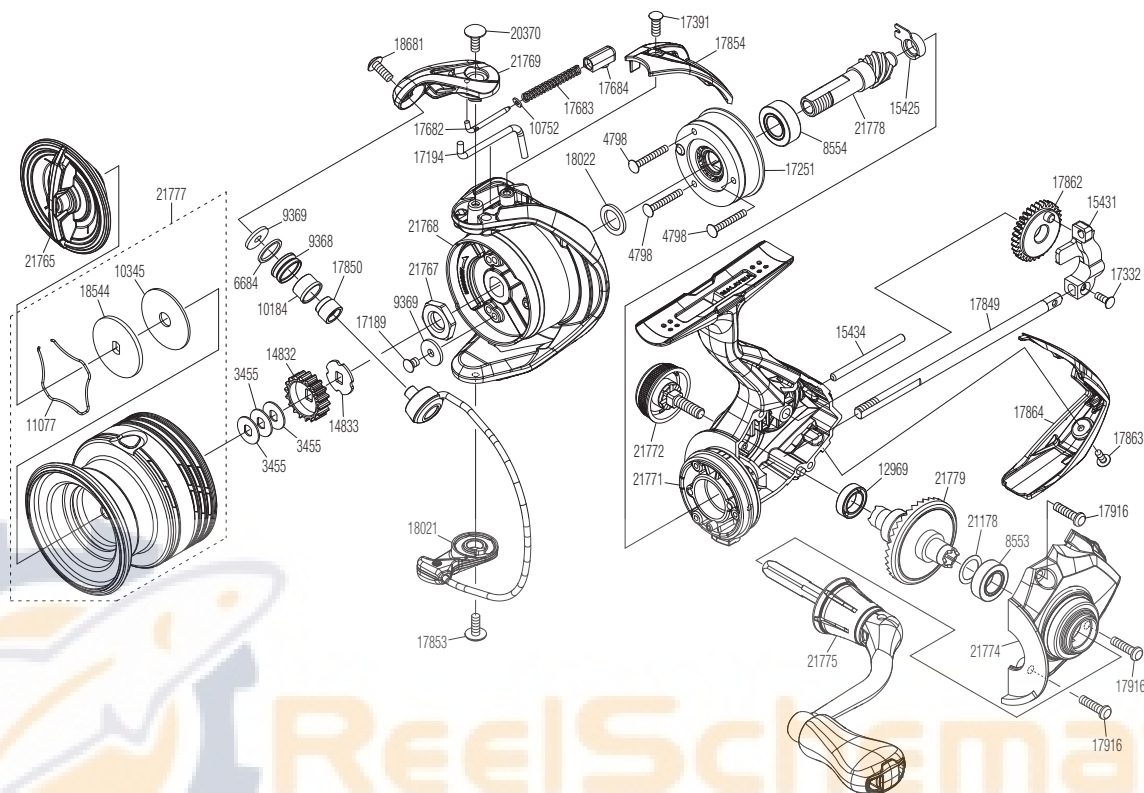

SHIMANO

NEXAVE

NEX-2500HG

Please note that the number of adjusting washers may not always be the same as shown in the exploded views.

Please note that your actions take full responsibility when you take it apart.

(51SB498E28X)

Part No.	Description	Part No.	Description	Part No.	Description
RD 3455	Spool Washer	RD17332	Screw	RD21767	Rotor Nut
RD 4798	Screw	RD17391	Screw	RD21768	Rotor
RD 6684	Spacer	RD17682	Bail Spring Guide A	RD21769	Bail Arm
RD 8553	Ball Bearing	RD17683	Bail Spring	RD21771	Body
RD 8554	Ball Bearing	RD17684	Bail Spring Guide B	RD21772	Handle Screw Cap Assembly
RD 9368	Line Roller	RD17849	Main Shaft	RD21774	Side Cover
RD 9369	Washer	RD17850	Collar	RD21775	Handle Assembly
RD10184	Bushing	RD17853	Screw	RD21777	Spool Assembly
RD10345	Drag Washer	RD17854	Bail Spring Cover	RD21778	Pinion Gear
RD10752	Bail Spring Guide A Collar	RD17862	Oscillating Gear	RD21779	Drive Gear
RD11077	Retainer	RD17863	Screw		
RD12969	Ball Bearing	RD17864	Rear Protector		
RD14832	Spool Support A	RD17916	Screw		
RD14833	Spool Support B	RD18021	Bail Assembly		
RD15425	Bushing	RD18022	Washer		
RD15431	Oscillating Slider	RD18544	Key Washer		
RD15434	Oscillating Guide	RD18681	Screw		
RD17189	Screw	RD20370	Screw		
RD17194	Bail Trip Lever	RD21178	Washer		
RD17251	Roller Clutch Assembly	RD21765	Drag Knob Assembly		